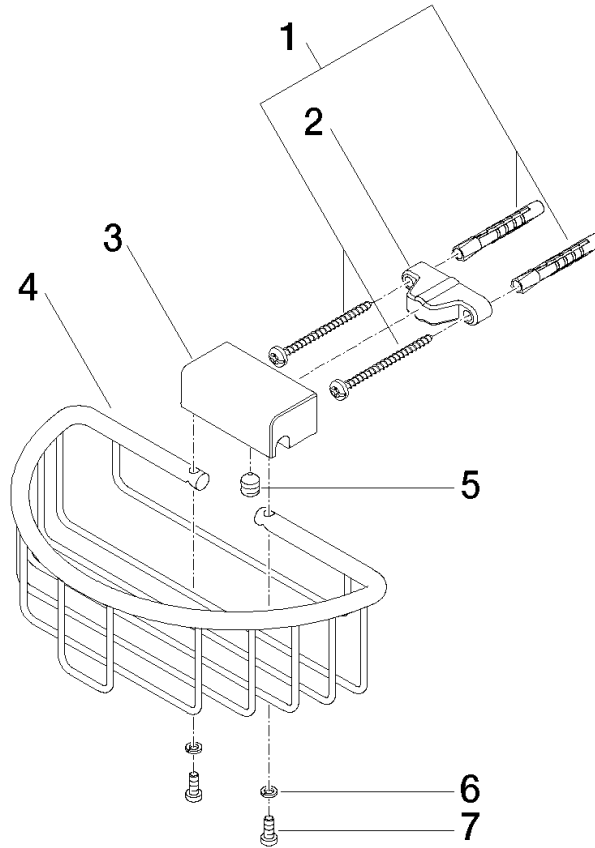

Shower basket for wall mounting - Chrome

MADISON

83 290 970

- width 200mm
- height 70 mm
- 115mm projection

Fits: MADISON, MEM, TARA, CL.1, LISSÉ,
VAIA, META, CYO

	Chrome	83 290 970-00
	Brushed Platinum	83 290 970-06
	Platinum	83 290 970-08
	Durabross (23kt Gold)	83 290 970-09
	Dark Chrome	83 290 970-19
	Light Gold	83 290 970-26
	Brushed Light Gold	83 290 970-27
	Brushed Durabross (23kt Gold)	83 290 970-28
	Matte Black	83 290 970-33
	Brushed Bronze	83 290 970-42
	Brushed Champagne (22kt Gold)	83 290 970-46
	Champagne (22kt Gold)	83 290 970-47
	Brushed Chrome	83 290 970-93
	Brushed Dark Platinum	83 290 970-99

83 290 970

mm [inches]

83 290 970

Parts for other finishes can be found here: Brushed Platinum

Spare parts list

No.	Item Number	Name	Quantity used	Delivery time
1	05 30 31 025 00 90	fixing set	1	2
2	09 17 20 030 90	holder	1	2
3	08 17 30 501-00	holder	1	10
4	08 18 90 907-00	basket	1	10
5	09 31 11 002 90	pin	1	2
6	90 30 11 029 00 90	disc	2	2
7	09 30 30 054 90	screw	2	2